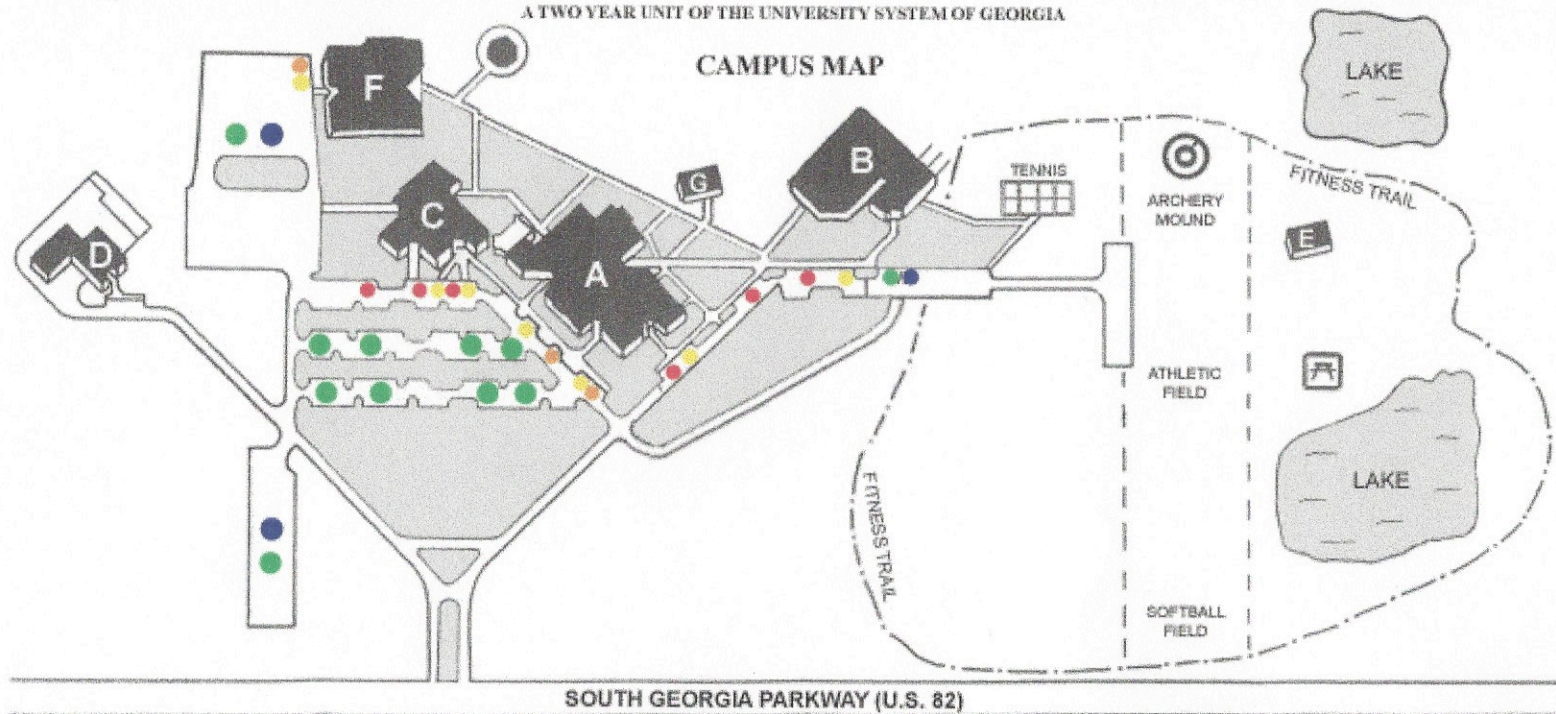

## Waycross Campus

James M Dye  
Student Services  
Building

Educational  
Building

Physical  
Plant

Administrative  
Building

Gymnasium

TENNIS  
COURTS

FITNESS TRAIL

ARCHERY  
MOUND

Recreation

ATHLETIC  
FIELD

POND

LAKE

S. GEORGIA PKWY

FITNESS TRAIL

FITNESS TRAIL

# SOUTH GEORGIA STATE COLLEGE - WAYCROSS CAMPUS

A TWO YEAR UNIT OF THE UNIVERSITY SYSTEM OF GEORGIA

- A. ADMINISTRATION BUILDING
- B. GYMNASIUM
- C. EDUCATIONAL BUILDING
- D. PHYSICAL PLANT
- E. RECREATION
- F. JAMES M. DYE STUDENT SERVICES BUILDING
- G. THE LAIR