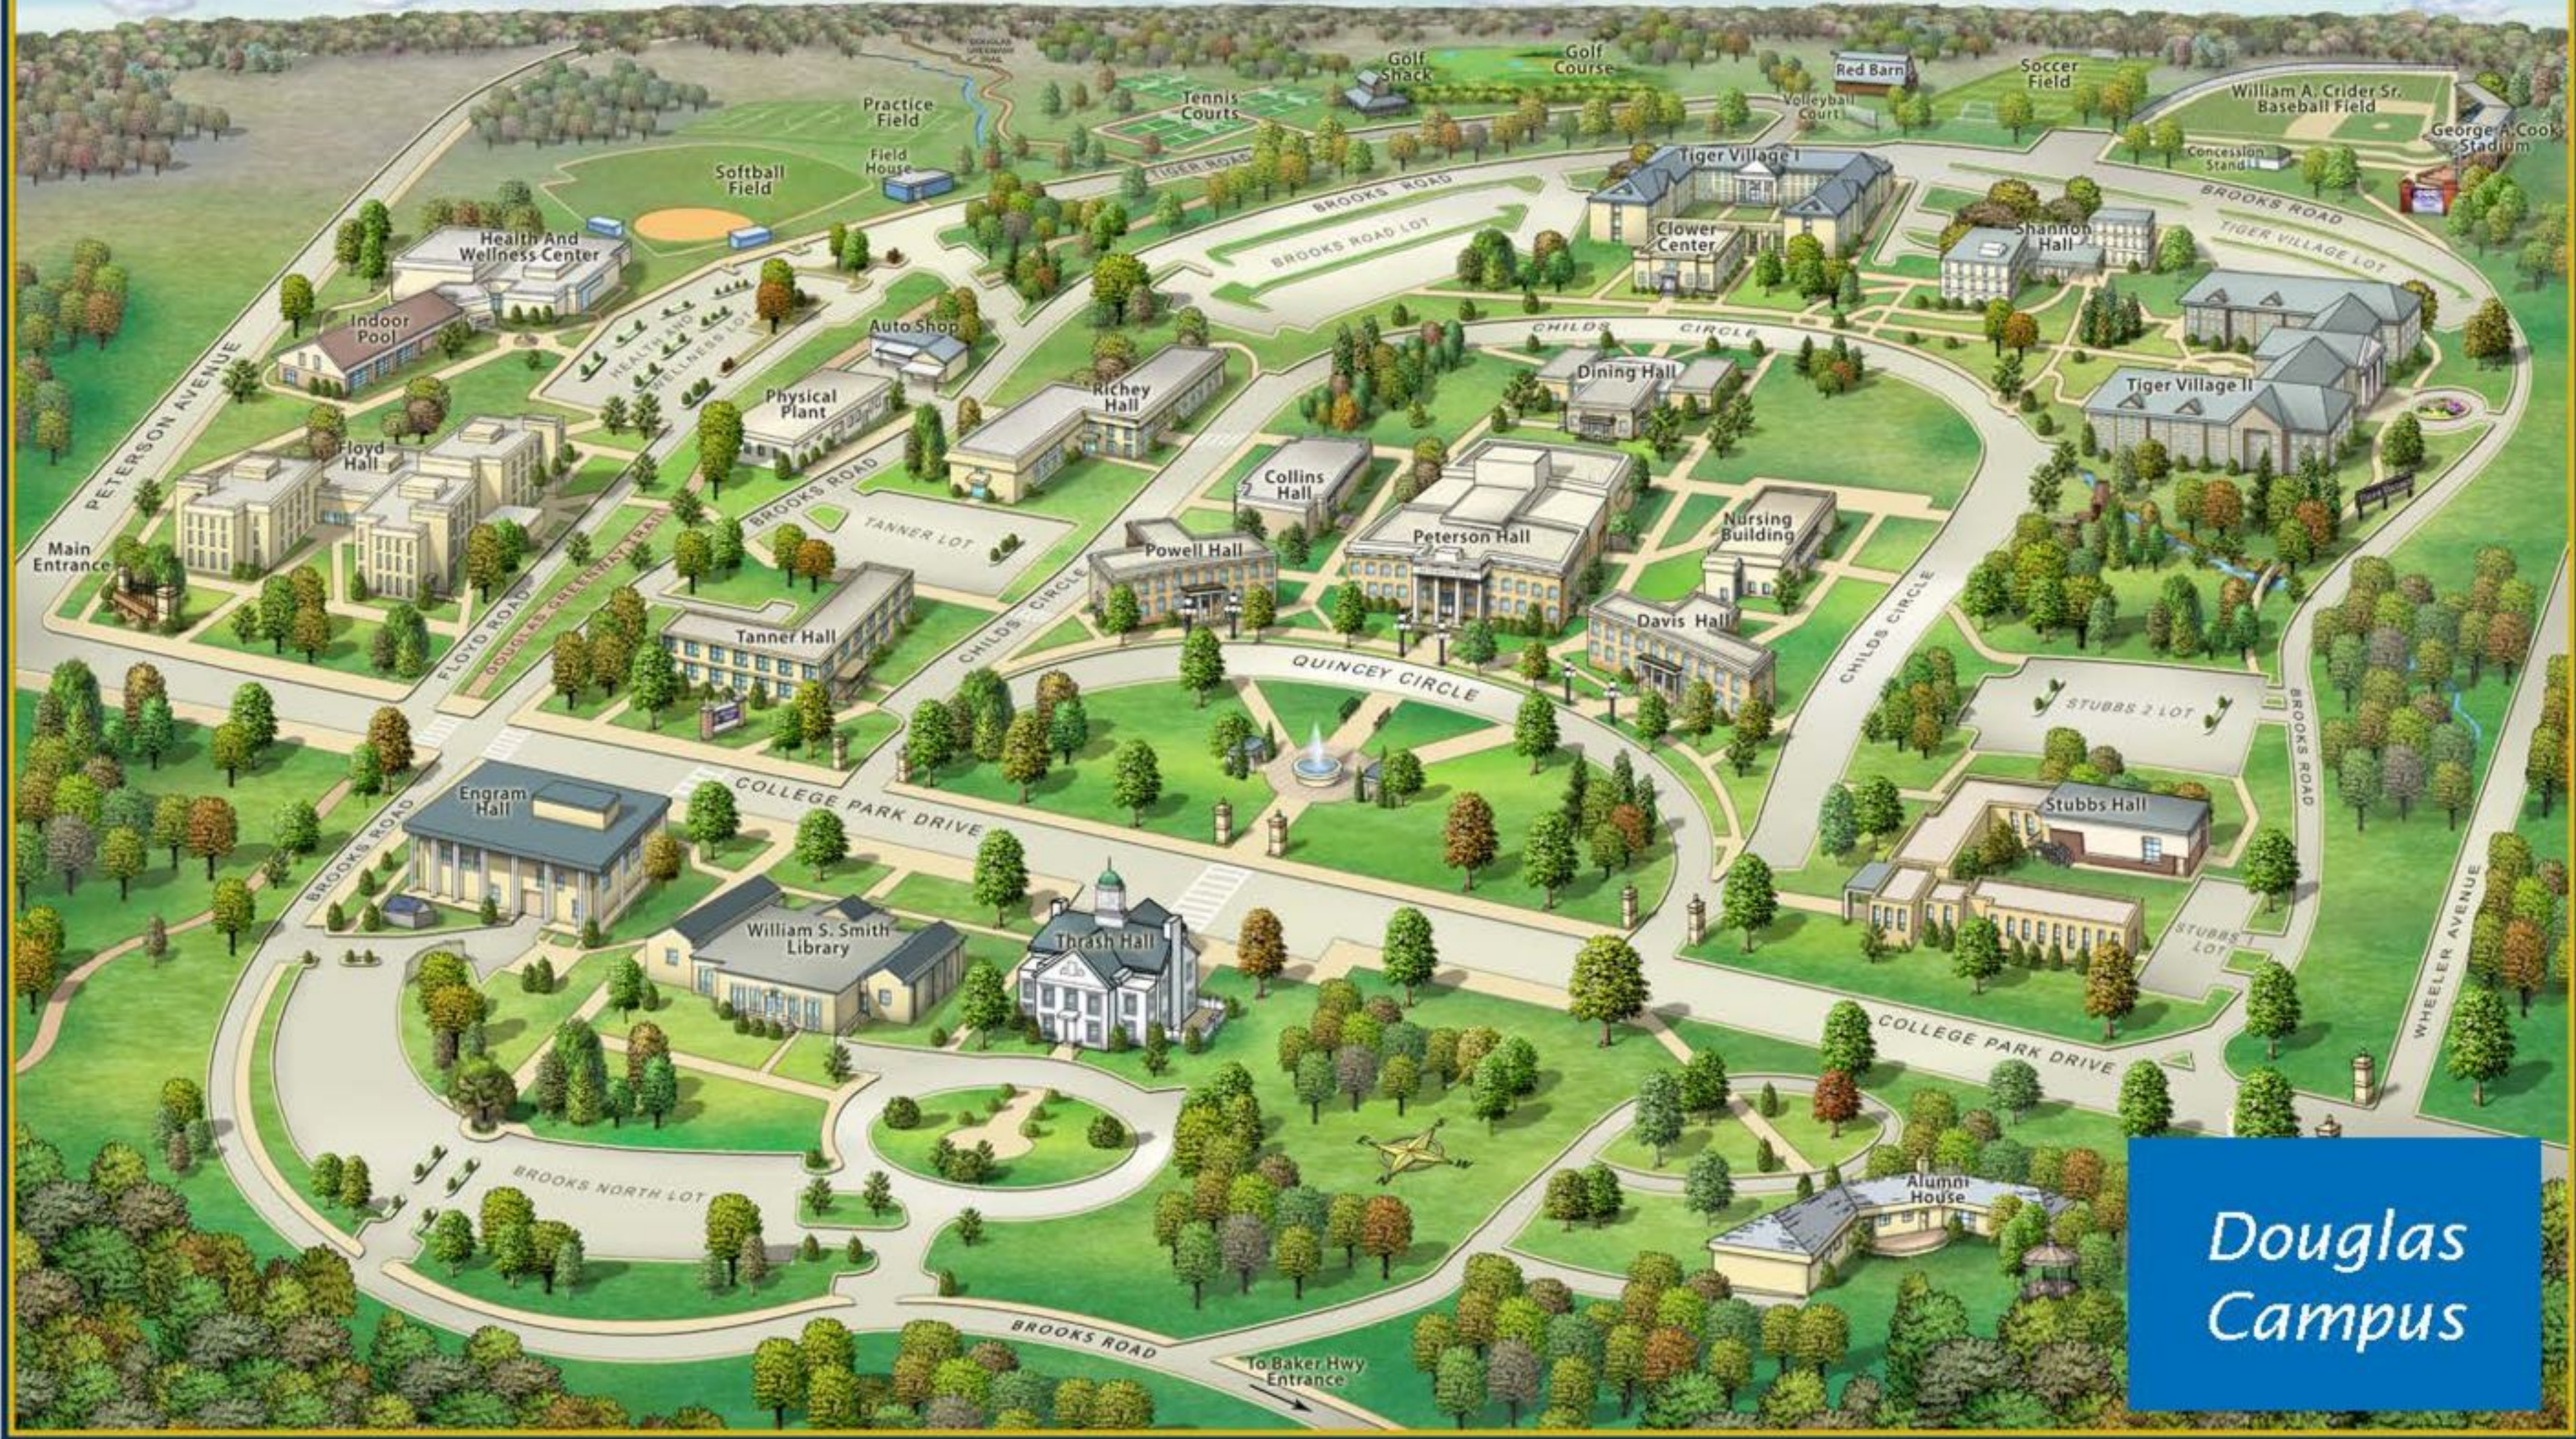

# South Georgia State College

Douglas  
Campus

**CAMPUS BUILDINGS:**

- ALU Alumni House
- CLW Clower Center
- COL Collins Hall
- CST Cook Stadium/Crider Field
- DAV Davis Hall
- ENG Engram Hall
- FLD Floyd Hall
- GLF Golf Shack

- GYM Health and Wellness Center
- DIN Dining Hall
- LIB William S. Smith Library
- NUR Nursing Building
- POL Indoor Pool
- PPL Physical Plant
- PSH Plant Shop
- PTN Peterson Hall
- PWL Powell Hall

- RCH Richey Hall
- RED Red Barn
- SHN Shannon Hall
- STU Stubbs Hall
- TAN Tanner Hall
- THR Thrash Hall
- TVI Tiger Village I
- TVII Tiger Village II

**South Georgia State College**

100 West College Park Drive  
 Douglas, GA 31533  
 912-260-4200  
 www.sgsc.edu

# South Georgia State College