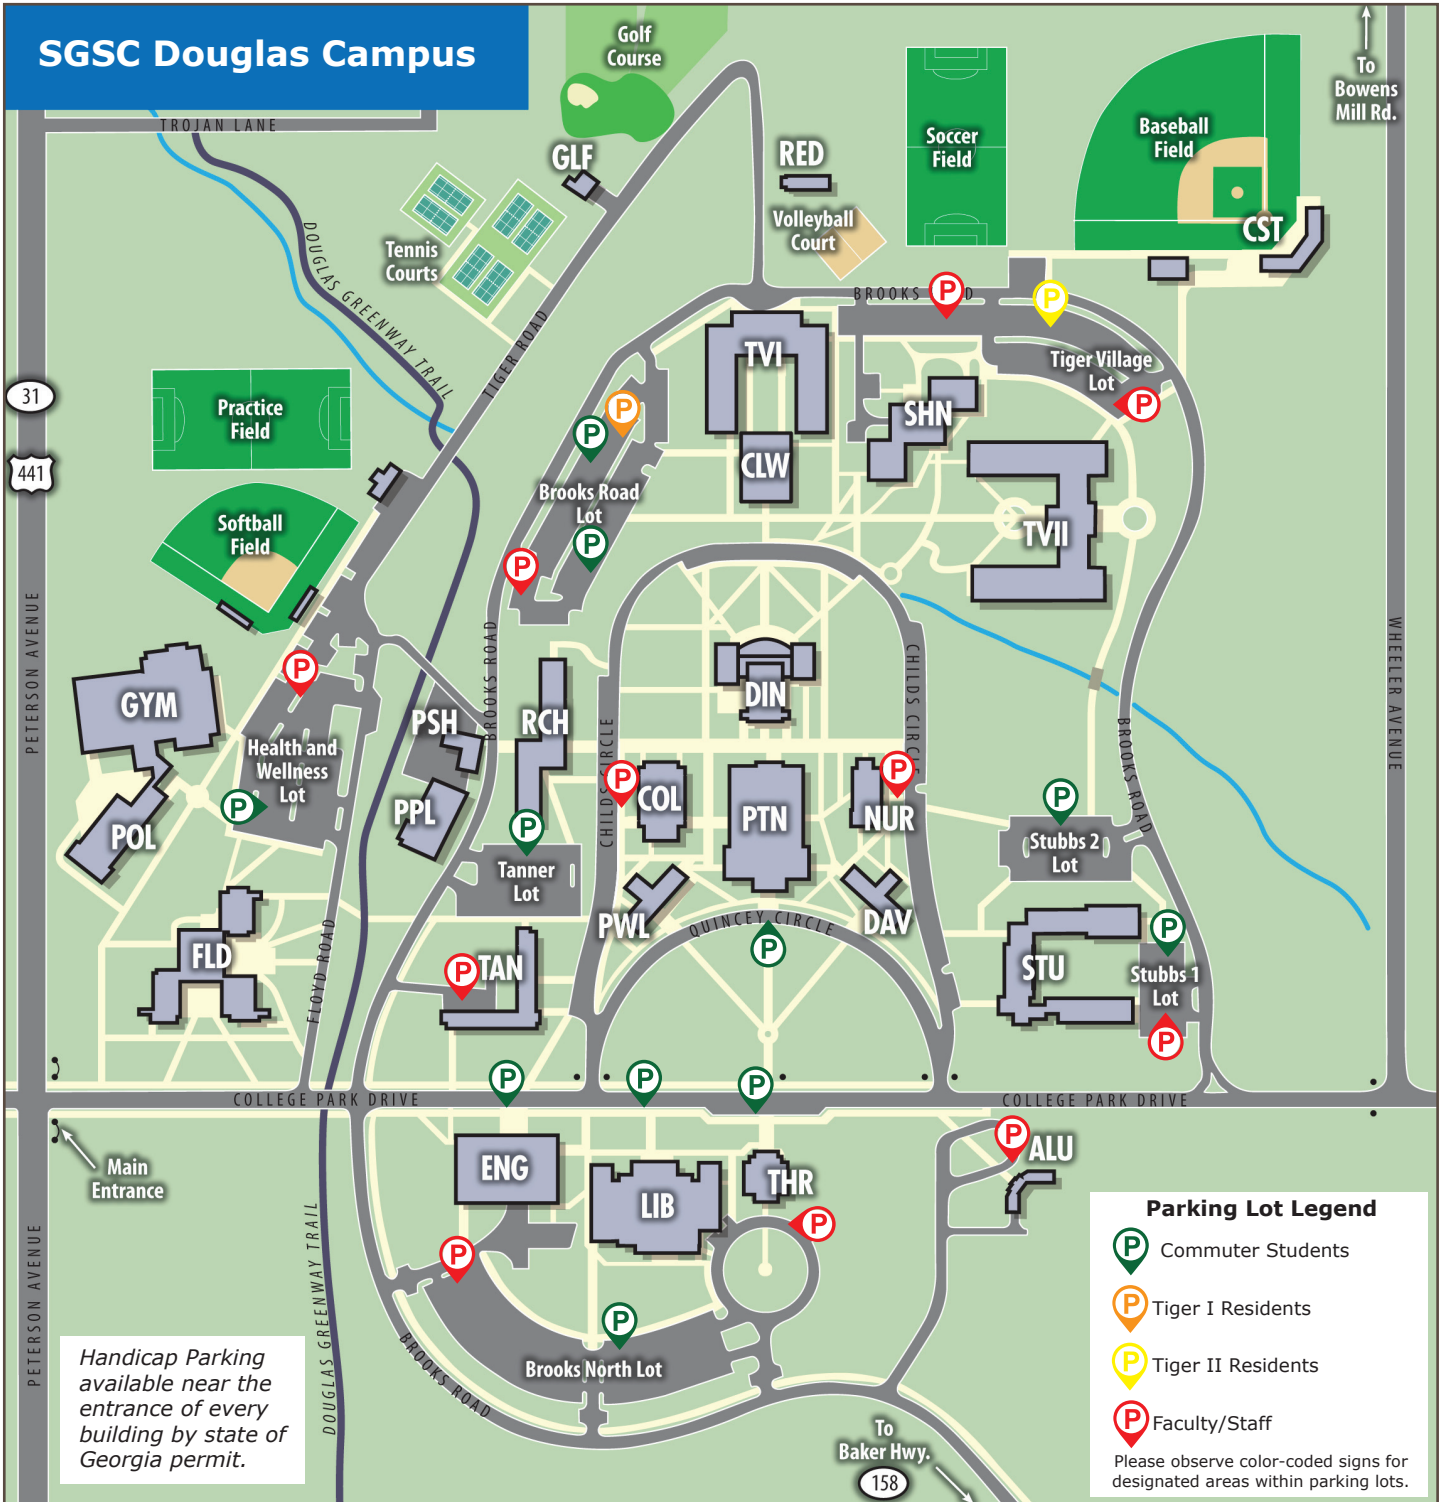

# South Georgia State College

Douglas  
Campus

**CAMPUS BUILDINGS:**

- ALU Alumni House
- CLW Clower Center
- COL Collins Hall
- CST Cook Stadium/Crider Field
- DAV Davis Hall
- ENG Engram Hall
- FLD Floyd Hall
- GLF Golf Shack

- GYM Health and Wellness Center
- DIN Dining Hall
- LIB William S. Smith Library
- NUR Nursing Building
- POL Indoor Pool
- PPL Physical Plant
- PSH Plant Shop
- PTN Peterson Hall
- PWL Powell Hall

- RCH Richey Hall
- RED Red Barn
- SHN Shannon Hall
- STU Stubbs Hall
- TAN Tanner Hall
- THR Thrash Hall
- TVI Tiger Village I
- TVII Tiger Village II

# South Georgia State College

ARCHERY  
MOUND

Recreation

ATHLETIC  
FIELD

POND

LAKE

S. GEORGIA PKWY

FITNESS TRAIL

FITNESS TRAIL