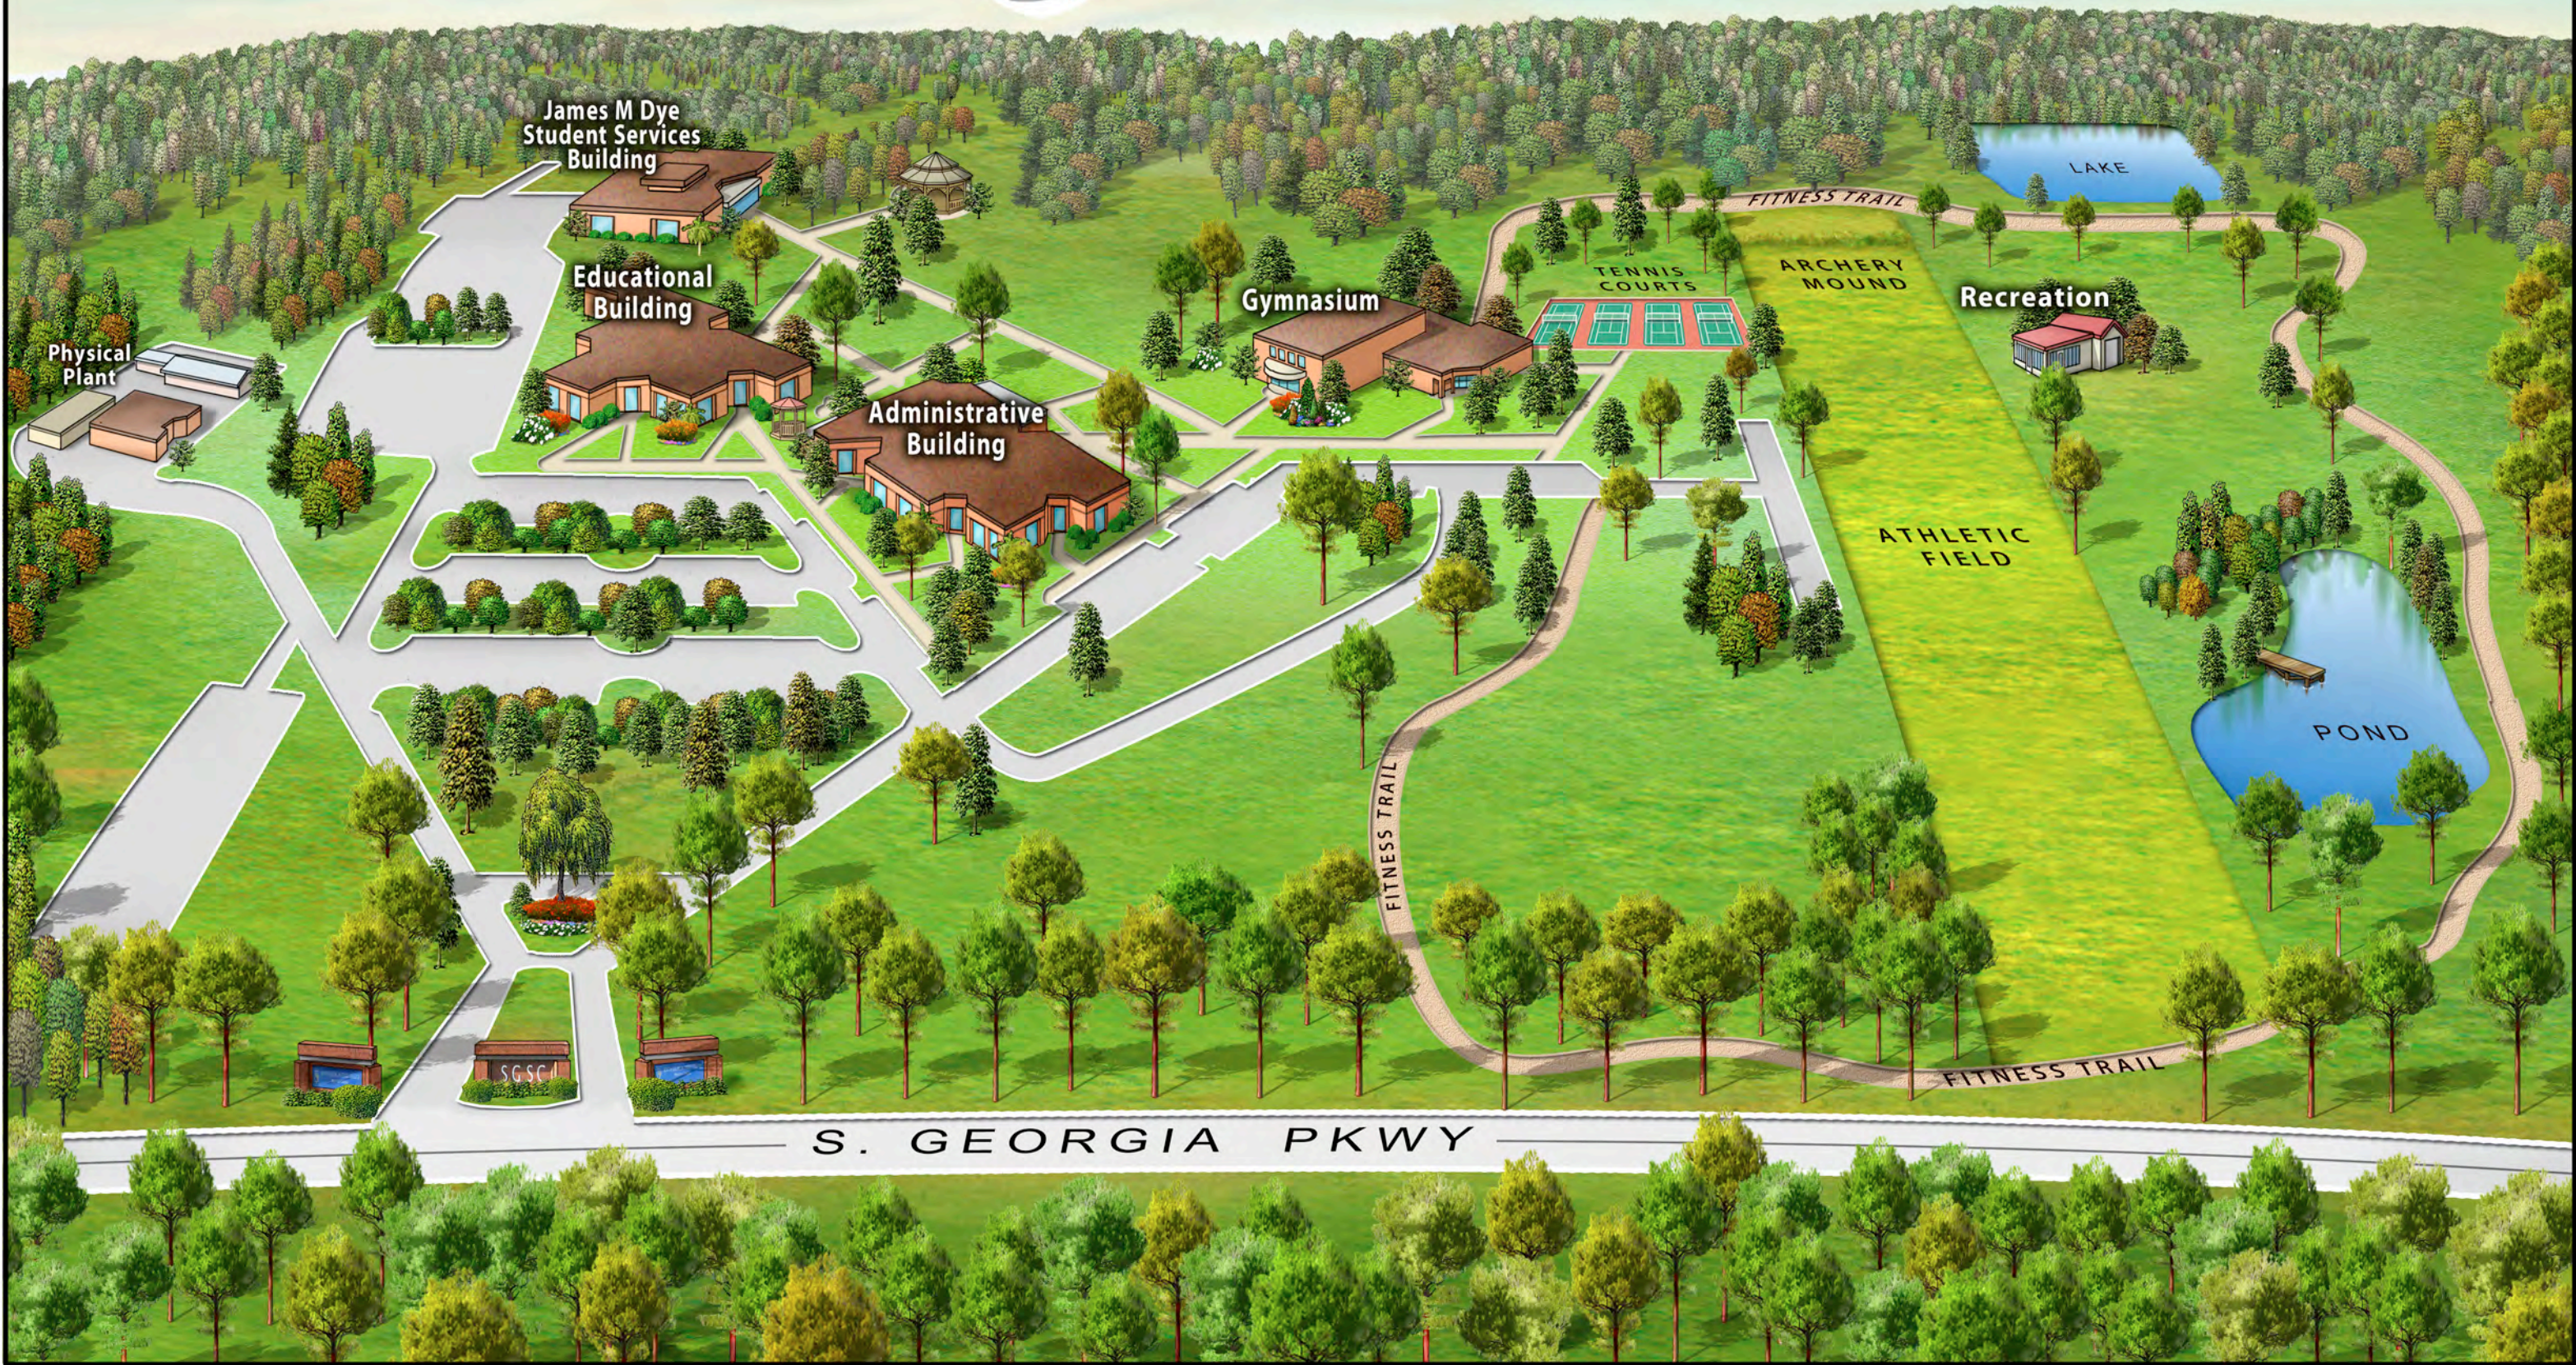

# South Georgia State College

## Waycross Campus

James M Dye  
Student Services  
Building

Educational  
Building

Physical  
Plant

Administrative  
Building

Gymnasium

TENNIS  
COURTS

ARCHERY  
MOUND

Recreation

ATHLETIC  
FIELD

LAKE

POND

FITNESS TRAIL

FITNESS TRAIL

FITNESS TRAIL

S. GEORGIA PKWY