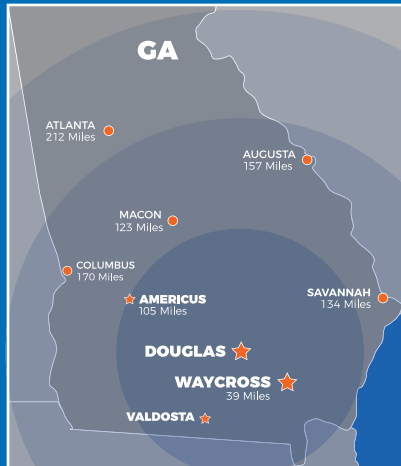

**SGSC**

**South Georgia  
State College**

**SGSC.EDU**

**OFFICE OF ADMISSIONS**

Engram Hall Douglas  
100 West College Drive  
Douglas, GA 31533

**[admissions@sgsc.edu](mailto:admissions@sgsc.edu)**

## LOCATIONS

SGSC's Douglas Campus is located a few hours from Macon and Savannah and just a little more than three hours from Atlanta and Columbus, Georgia.

Our Waycross Campus is a little further southeast of Douglas. Entry programs are offered at Georgia Southwestern State University and Valdosta State University\*

\*Mileage is calculated from Douglas, Georgia