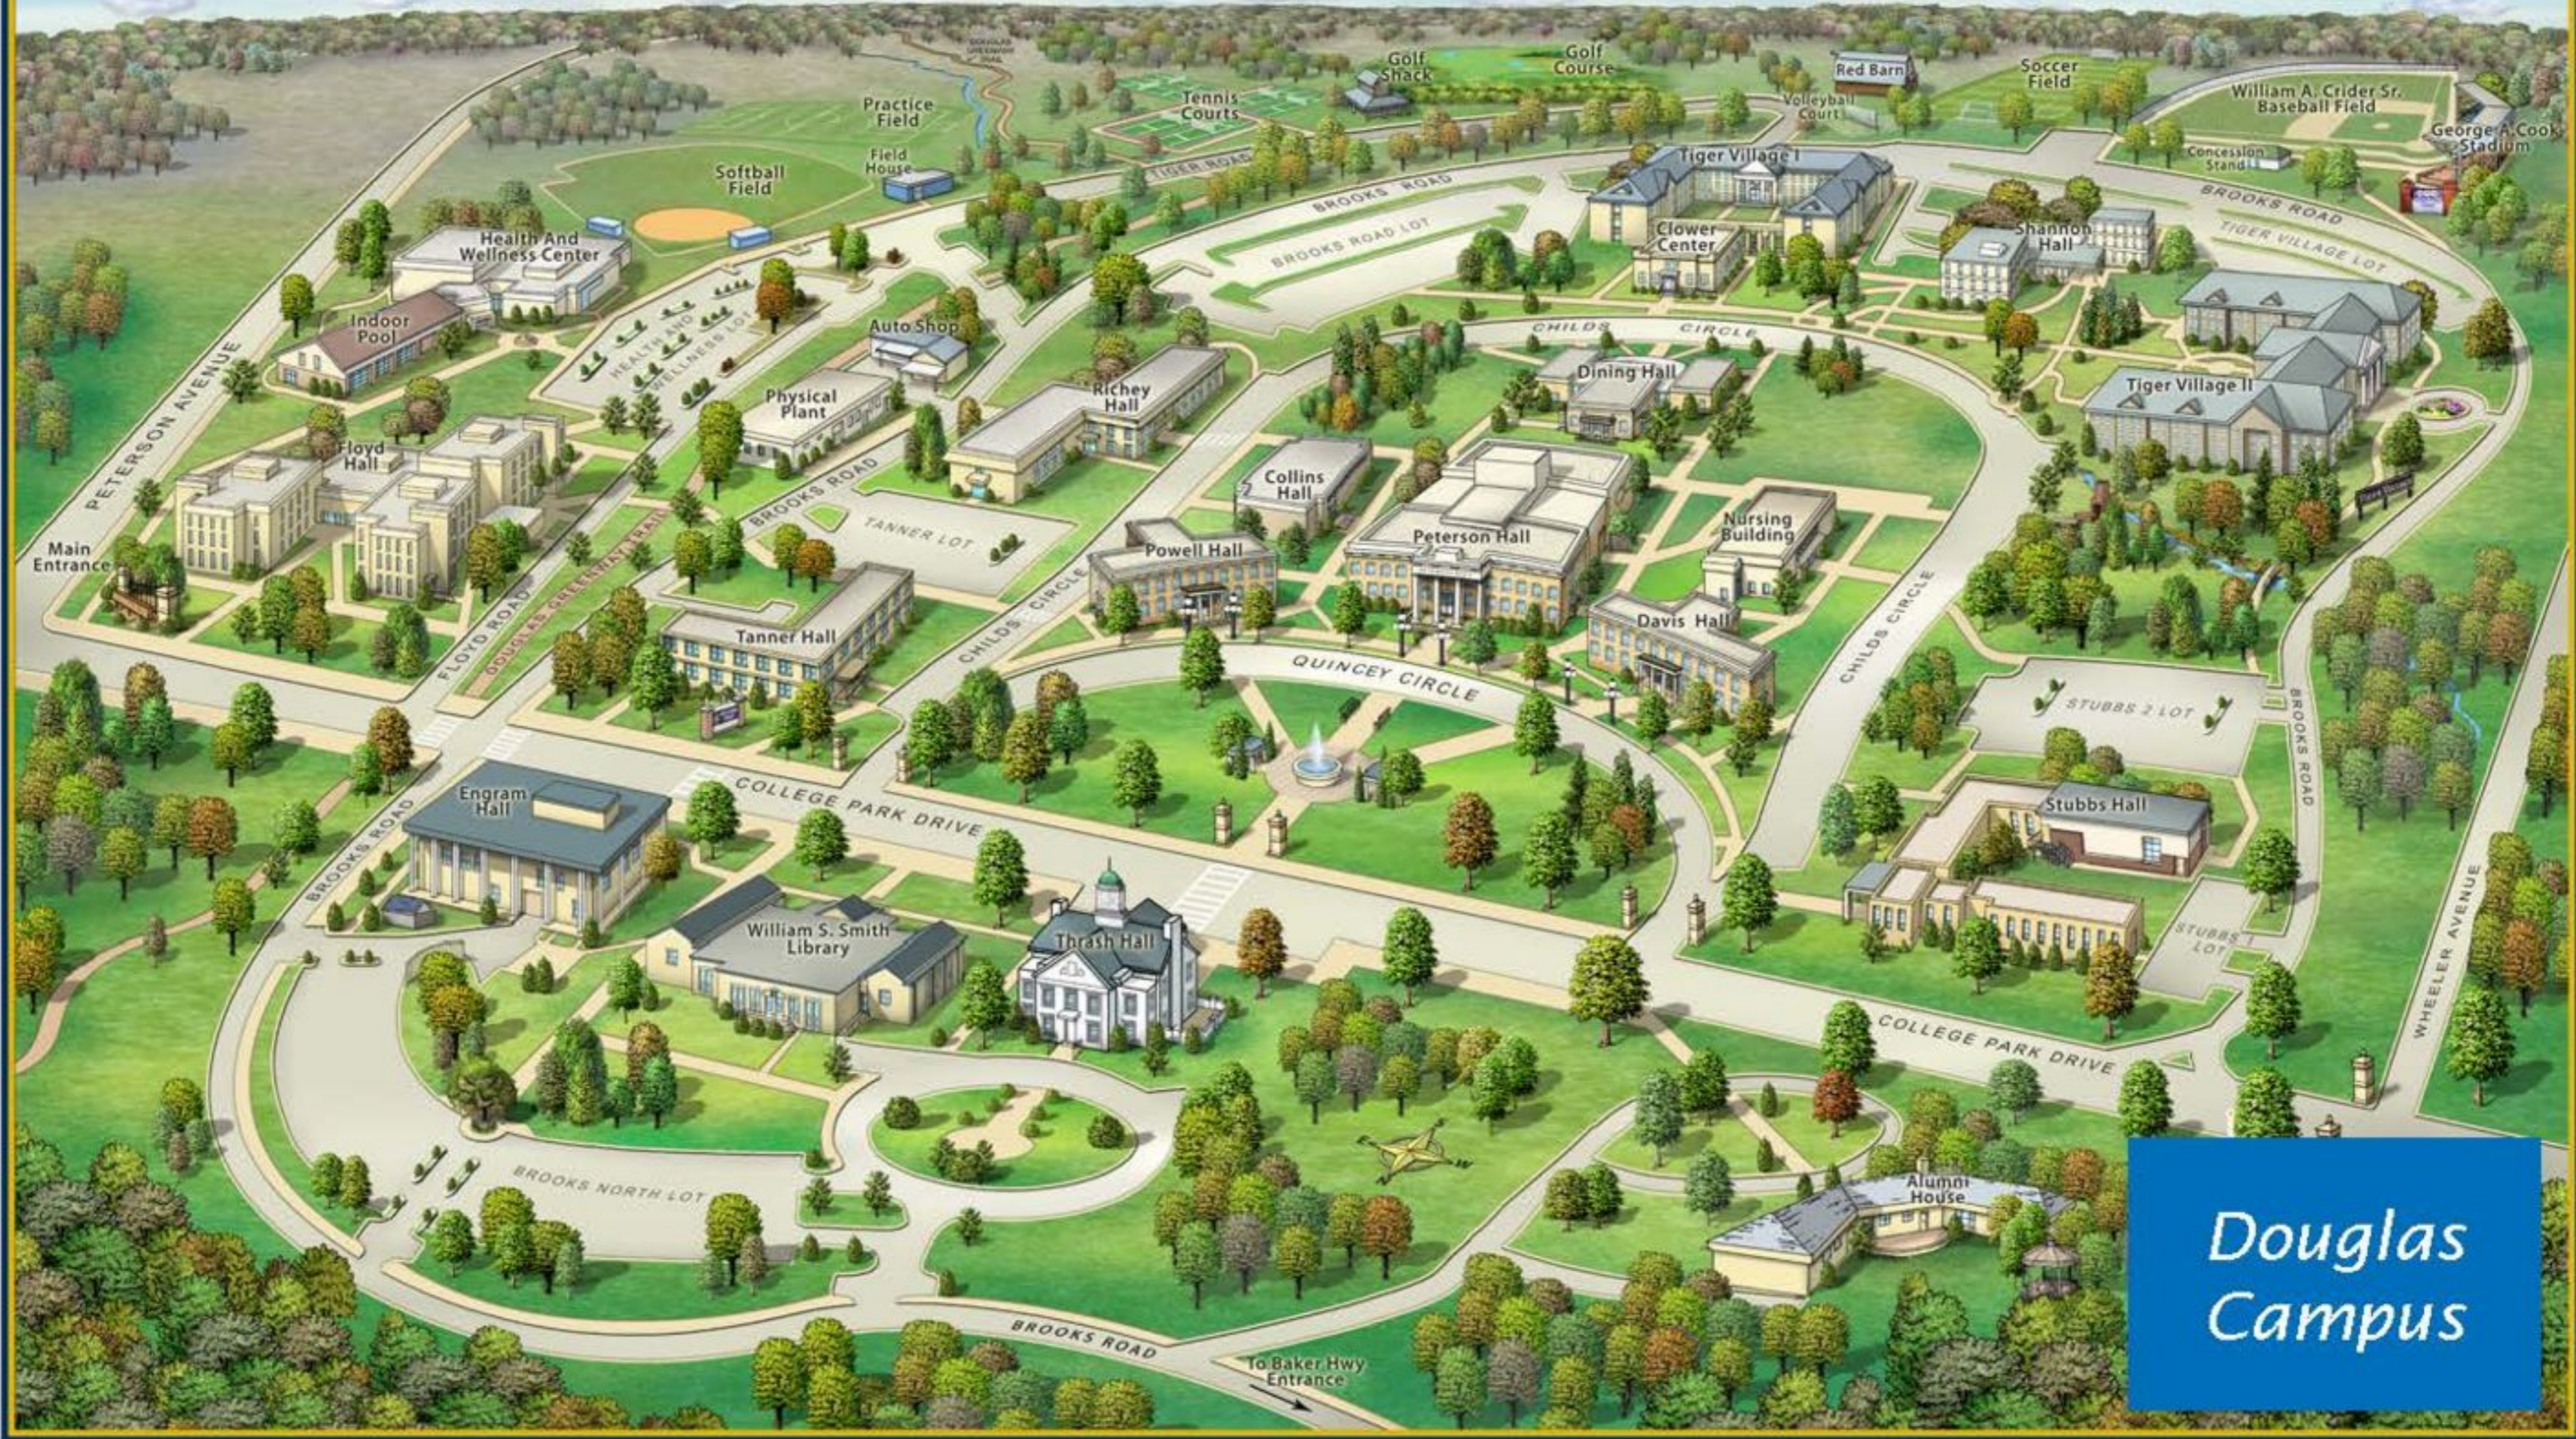

# South Georgia State College

Douglas  
Campus

**CAMPUS BUILDINGS:**

- ALU Alumni House
- CLW Clower Center
- COL Collins Hall
- CST Cook Stadium/Crider Field
- DAV Davis Hall
- ENG Engram Hall
- FLD Floyd Hall
- GLF Golf Shack

- GYM Health and Wellness Center
- DIN Dining Hall
- LIB William S. Smith Library
- NUR Nursing Building
- POL Indoor Pool
- PPL Physical Plant
- PSH Plant Shop
- PTN Peterson Hall
- PWL Powell Hall

- RCH Richey Hall
- RED Red Barn
- SHN Shannon Hall
- STU Stubbs Hall
- TAN Tanner Hall
- THR Thrash Hall
- TVI Tiger Village I
- TVII Tiger Village II

**South Georgia State College**

100 West College Park Drive  
 Douglas, GA 31533  
 912-260-4200  
 www.sgsc.edu

# South Georgia State College