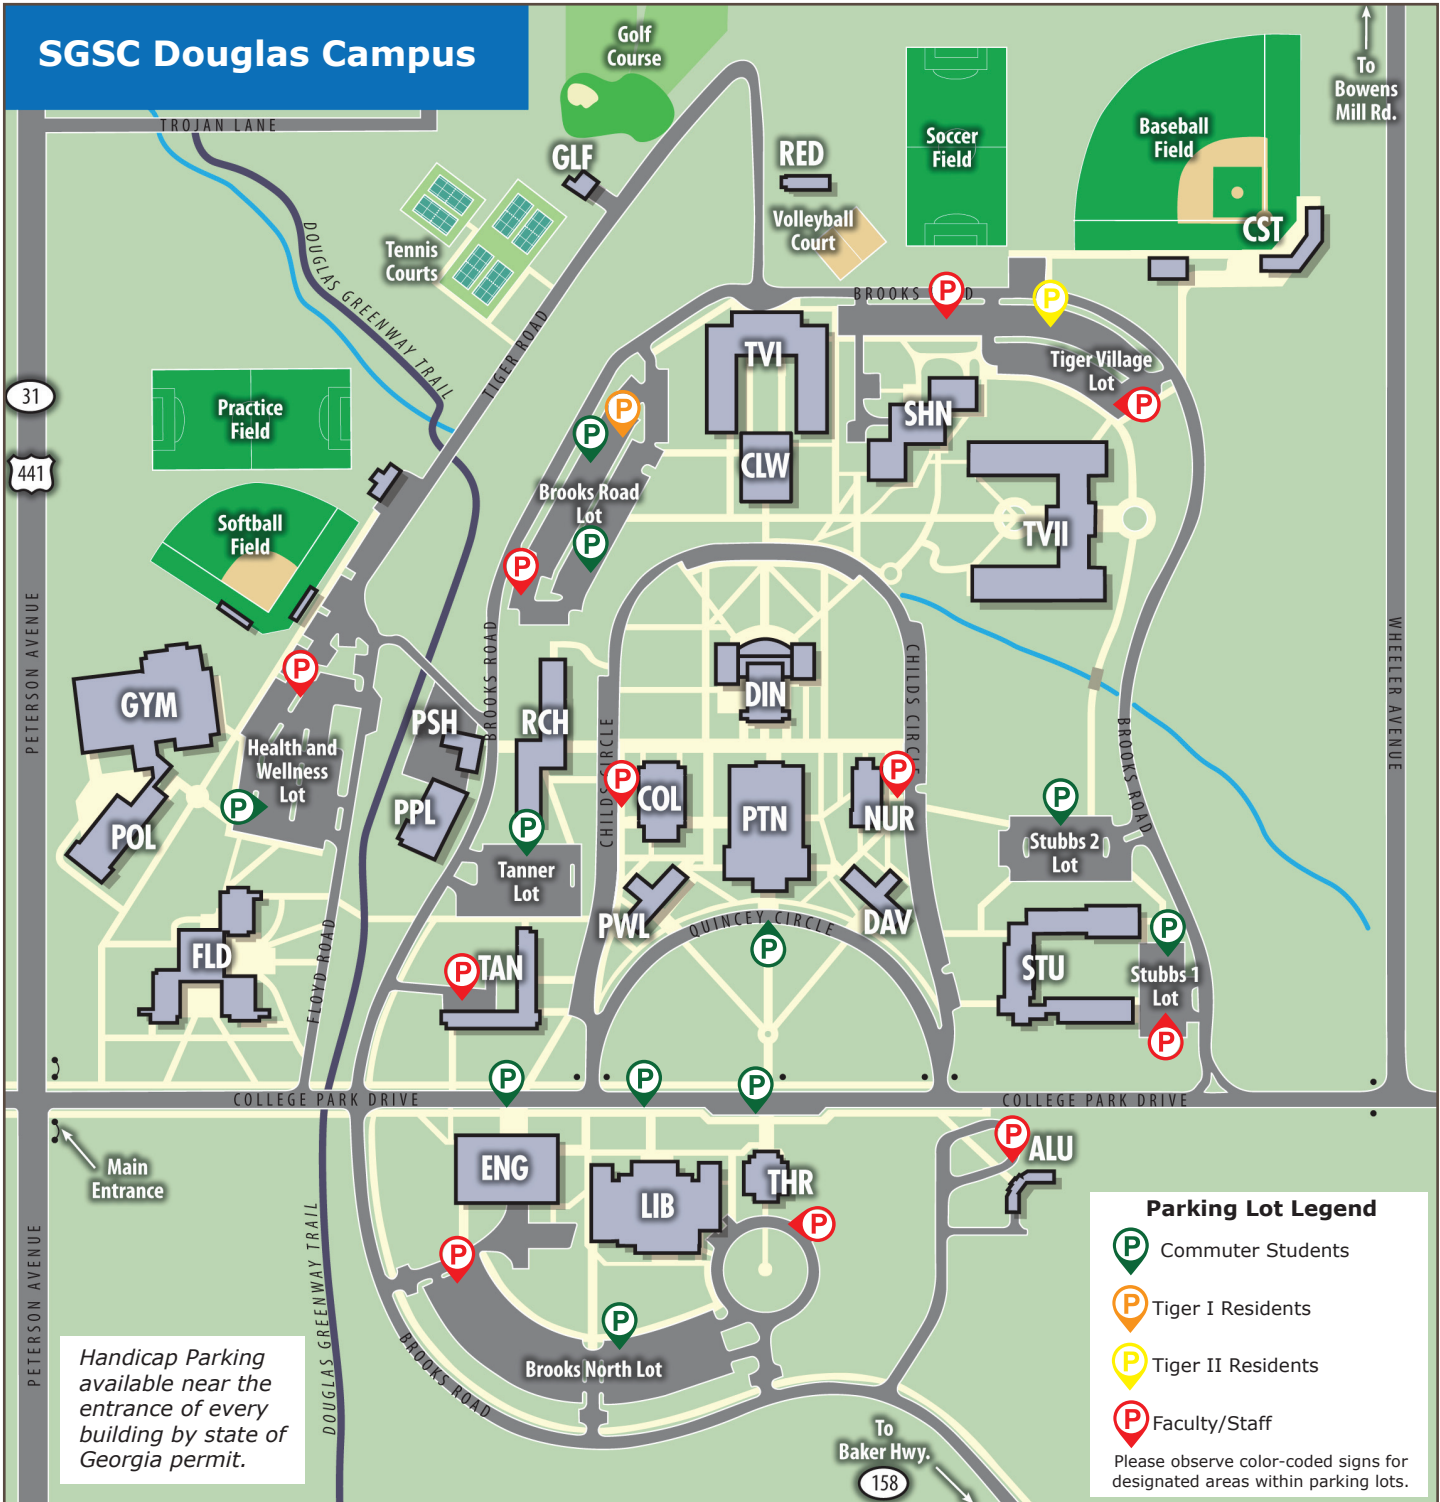

# South Georgia State College

Douglas  
Campus

**CAMPUS BUILDINGS:**

- ALU Alumni House
- CLW Clower Center
- COL Collins Hall
- CST Cook Stadium/Crider Field
- DAV Davis Hall
- ENG Engram Hall
- FLD Floyd Hall
- GLF Golf Shack

- GYM Health and Wellness Center
- DIN Dining Hall
- LIB William S. Smith Library
- NUR Nursing Building
- POL Indoor Pool
- PPL Physical Plant
- PSH Plant Shop
- PTN Peterson Hall
- PWL Powell Hall

- RCH Richey Hall
- RED Red Barn
- SHN Shannon Hall
- STU Stubbs Hall
- TAN Tanner Hall
- THR Thrash Hall
- TVI Tiger Village I
- TVII Tiger Village II

# South Georgia State College

ARCHERY  
MOUND

Recreation

ATHLETIC  
FIELD

POND

LAKE

FITNESS TRAIL

FITNESS TRAIL

S. GEORGIA PKWY