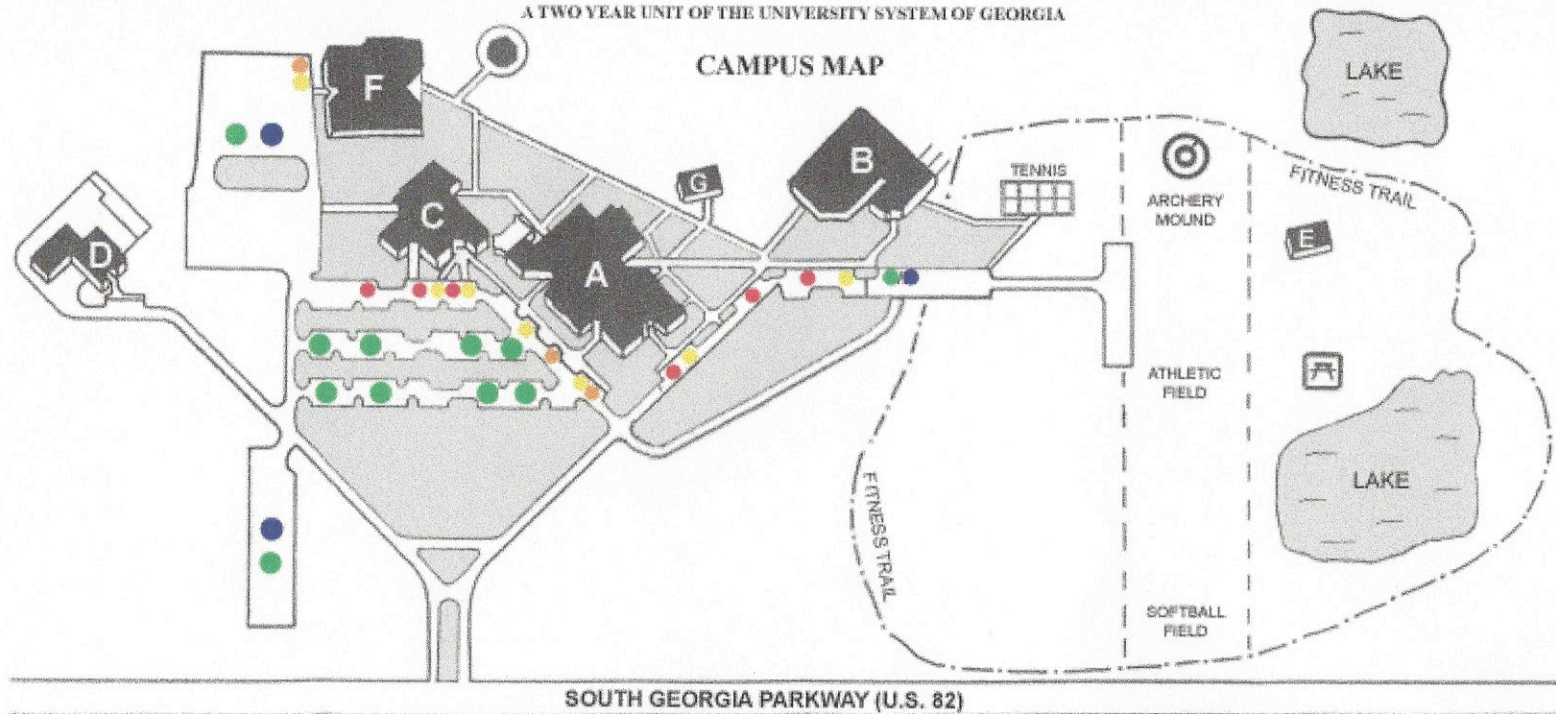

ARCHERY  
MOUND

Recreation

ATHLETIC  
FIELD

POND

LAKE

FITNESS TRAIL

FITNESS TRAIL

S. GEORGIA PKWY

# SOUTH GEORGIA STATE COLLEGE - WAYCROSS CAMPUS

A TWO YEAR UNIT OF THE UNIVERSITY SYSTEM OF GEORGIA

- A. ADMINISTRATION BUILDING
- B. GYMNASIUM
- C. EDUCATIONAL BUILDING
- D. PHYSICAL PLANT
- E. RECREATION
- F. JAMES M. DYE STUDENT SERVICES BUILDING
- G. THE LAIR