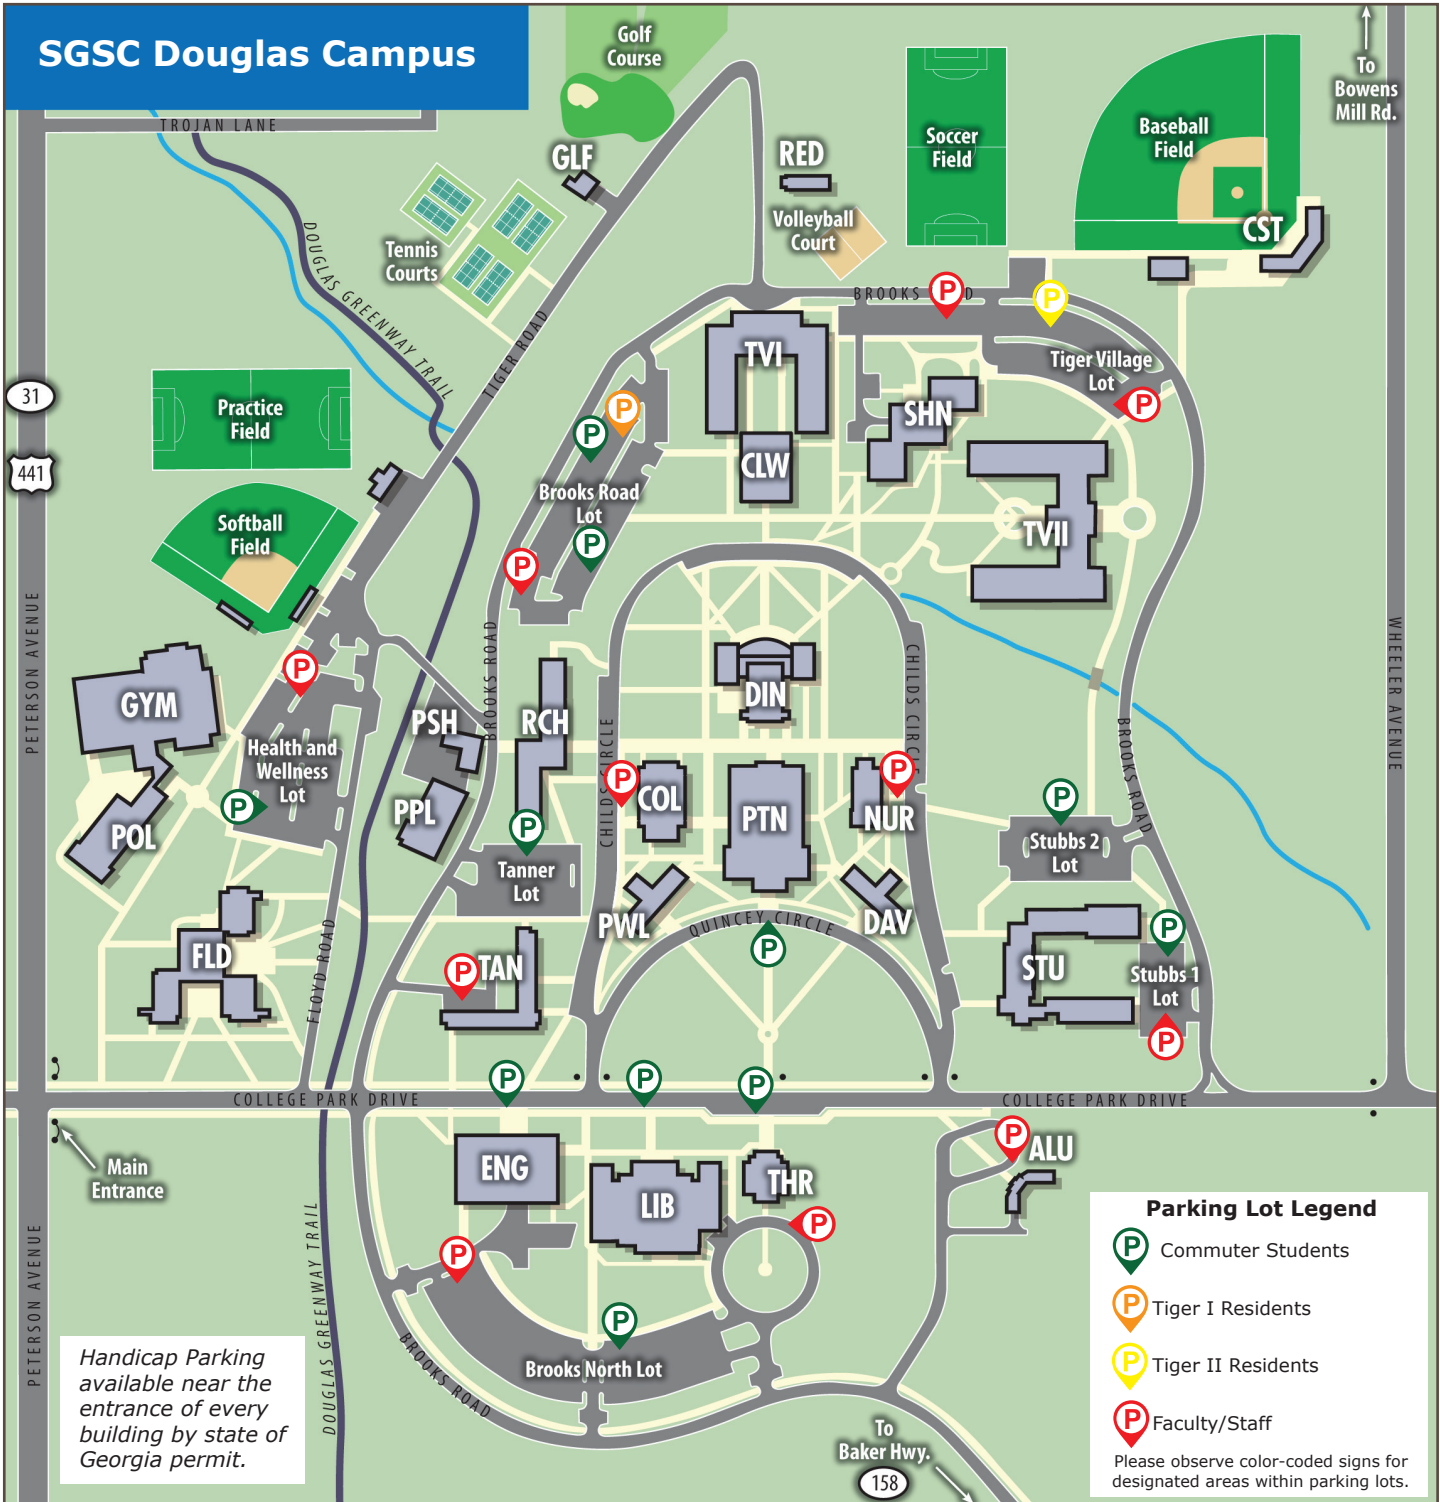

South Georgia State College

Douglas
Campus

CAMPUS BUILDINGS:

- ALU Alumni House
- CLW Clower Center
- COL Collins Hall
- CST Cook Stadium/Crider Field
- DAV Davis Hall
- ENG Engram Hall
- FLD Floyd Hall
- GLF Golf Shack

- GYM Health and Wellness Center
- DIN Dining Hall
- LIB William S. Smith Library
- NUR Nursing Building
- POL Indoor Pool
- PPL Physical Plant
- PSH Plant Shop
- PTN Peterson Hall
- PWL Powell Hall

- RCH Richey Hall
- RED Red Barn
- SHN Shannon Hall
- STU Stubbs Hall
- TAN Tanner Hall
- THR Thrash Hall
- TVI Tiger Village I
- TVII Tiger Village II

South Georgia State College

100 West College Park Drive
 Douglas, GA 31533
 912-260-4200
 www.sgsc.edu

South Georgia State College

Waycross Campus

James M Dye
Student Services
Building

Educational
Building

- STUDENT PARKING
- CONFERENCE PARKING
- FACULTY / STAFF PARKING
- HANDICAP PARKING
- VISITOR PARKING