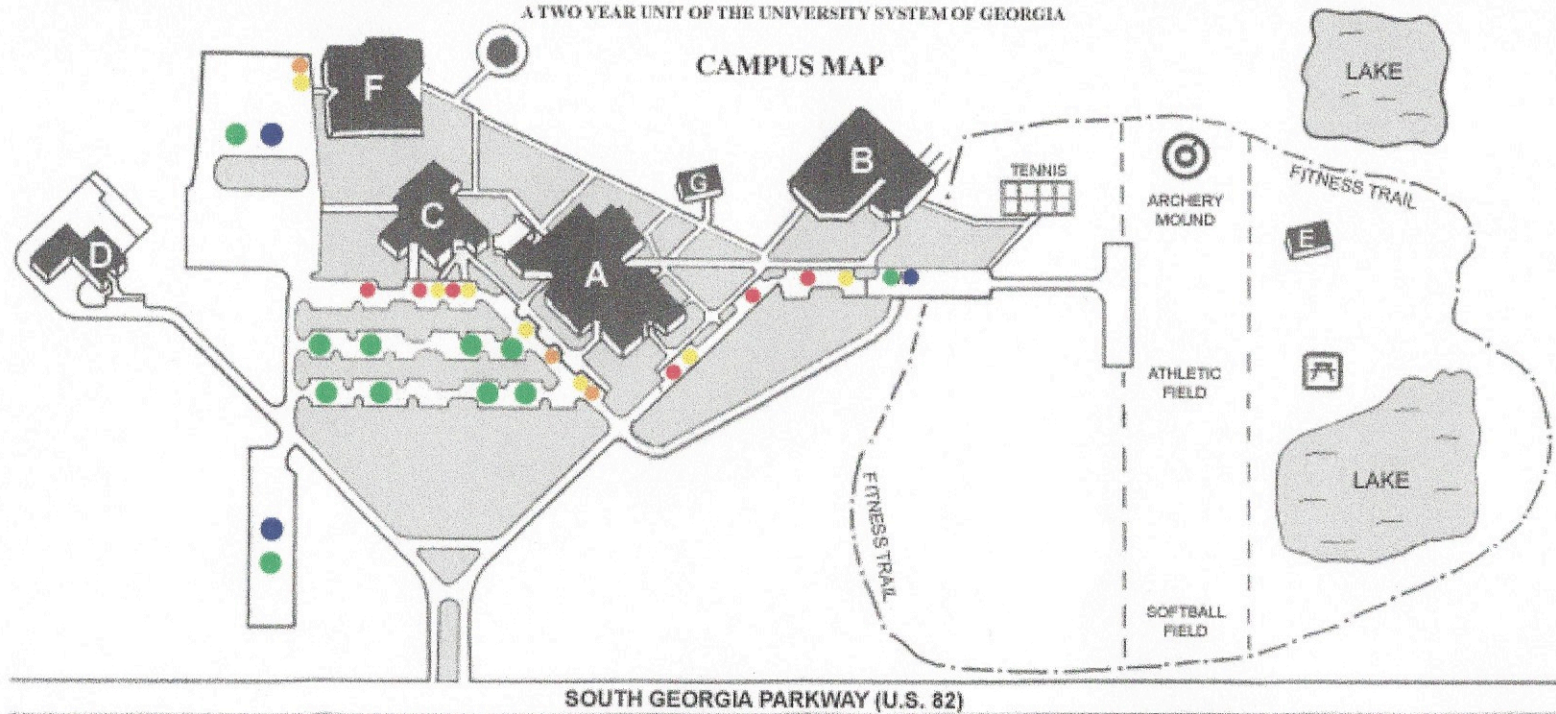

Administrative
Building

Gymnasium

TENNIS
COURTS

ARCHERY
MOUND

Recreation

ATHLETIC
FIELD

LAKE

POND

S. GEORGIA PKWY

FITNESS TRAIL

FITNESS TRAIL

FITNESS TRAIL

SGSC

SOUTH GEORGIA STATE COLLEGE - WAYCROSS CAMPUS

A TWO YEAR UNIT OF THE UNIVERSITY SYSTEM OF GEORGIA

- A. ADMINISTRATION BUILDING
- B. GYMNASIUM
- C. EDUCATIONAL BUILDING
- D. PHYSICAL PLANT
- E. RECREATION
- F. JAMES M. DYE STUDENT SERVICES BUILDING
- G. THE LAIR