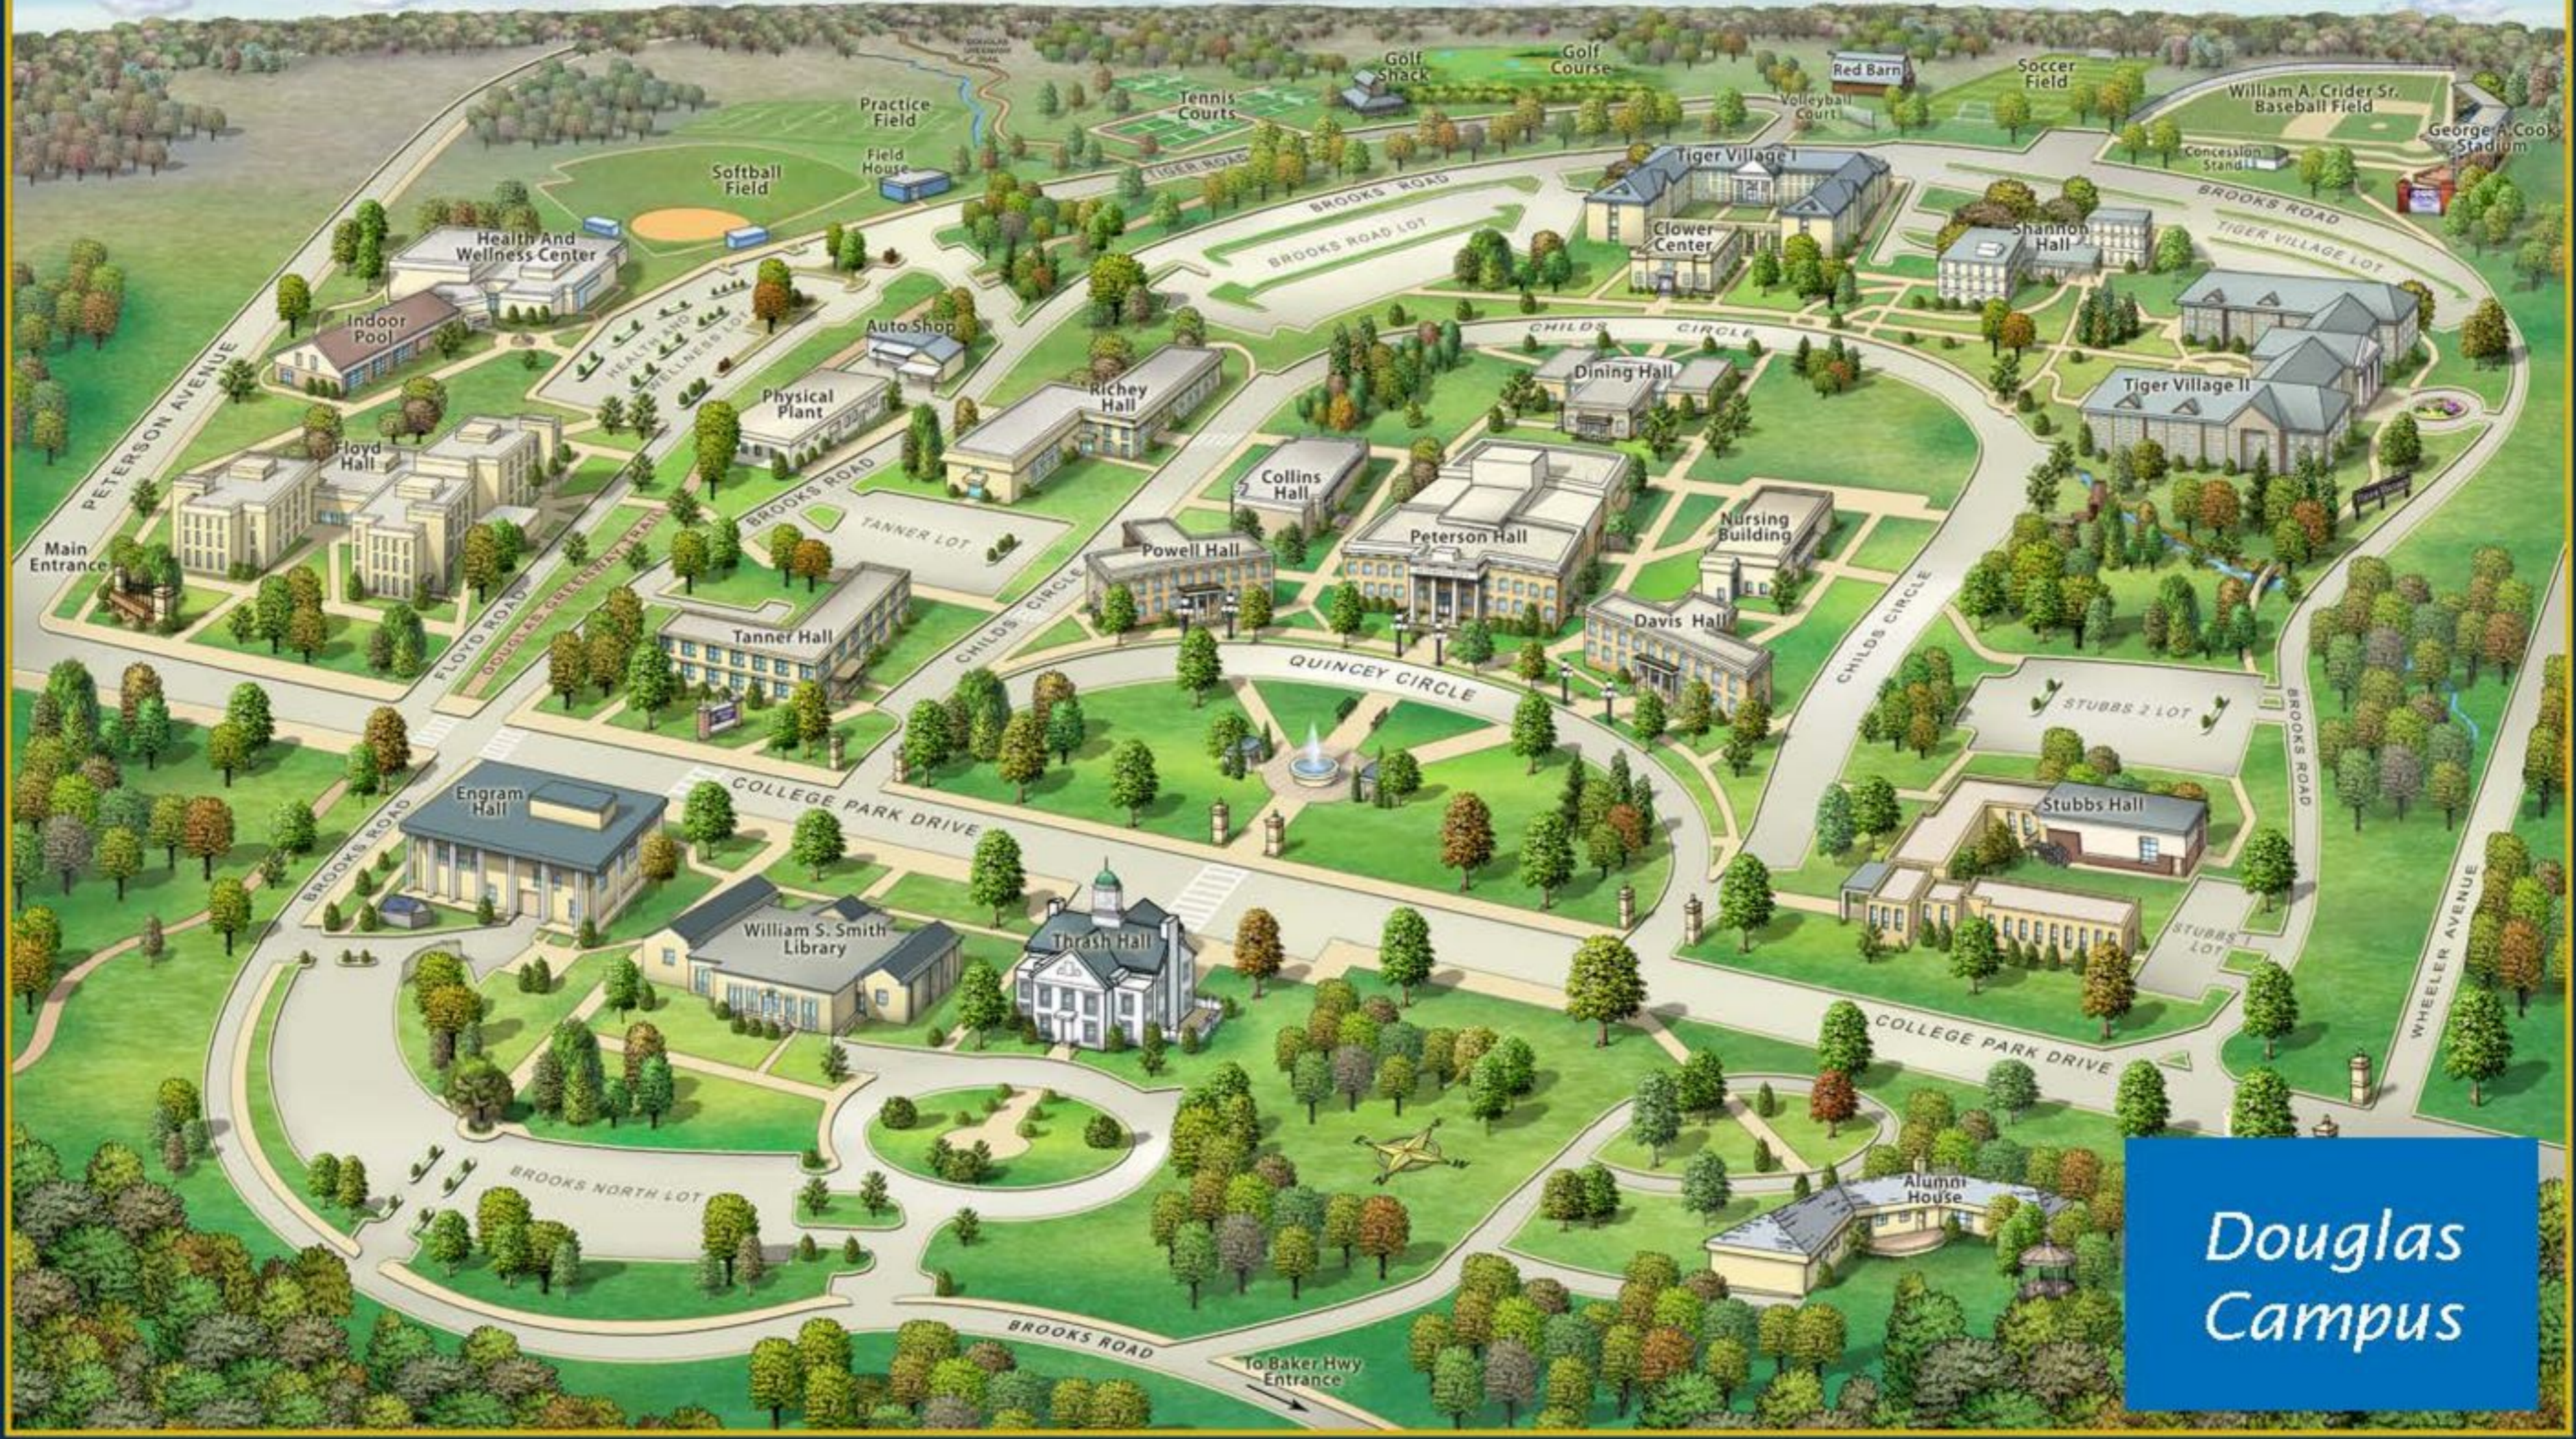

South Georgia State College

Douglas
Campus

CAMPUS BUILDINGS:

- ALU Alumni House
- CLW Clower Center
- COL Collins Hall
- CST Cook Stadium/Crider Field
- DAV Davis Hall
- ENG Engram Hall
- FLD Floyd Hall
- GLF Golf Shack

- GYM Health and Wellness Center
- DIN Dining Hall
- LIB William S. Smith Library
- NUR Nursing Building
- POL Indoor Pool
- PPL Physical Plant
- PSH Plant Shop
- PTN Peterson Hall
- PWL Powell Hall

- RCH Richey Hall
- RED Red Barn
- SHN Shannon Hall
- STU Stubbs Hall
- TAN Tanner Hall
- THR Thrash Hall
- TVI Tiger Village I
- TVII Tiger Village II

South Georgia State College

100 West College Park Drive
 Douglas, GA 31533
 912-260-4200
 www.sgsc.edu

South Georgia State College

Waycross Campus

James M Dye
Student Services
Building

Educational
Building

S. GEORGIA PKWY

FITNESS TRAIL

FITNESS TRAIL

FITNESS TRAIL

SGSC

SOUTH GEORGIA STATE COLLEGE - WAYCROSS CAMPUS

A TWO YEAR UNIT OF THE UNIVERSITY SYSTEM OF GEORGIA

- A. ADMINISTRATION BUILDING
- B. GYMNASIUM
- C. EDUCATIONAL BUILDING
- D. PHYSICAL PLANT
- E. RECREATION
- F. JAMES M. DYE STUDENT SERVICES BUILDING
- G. THE LAIR